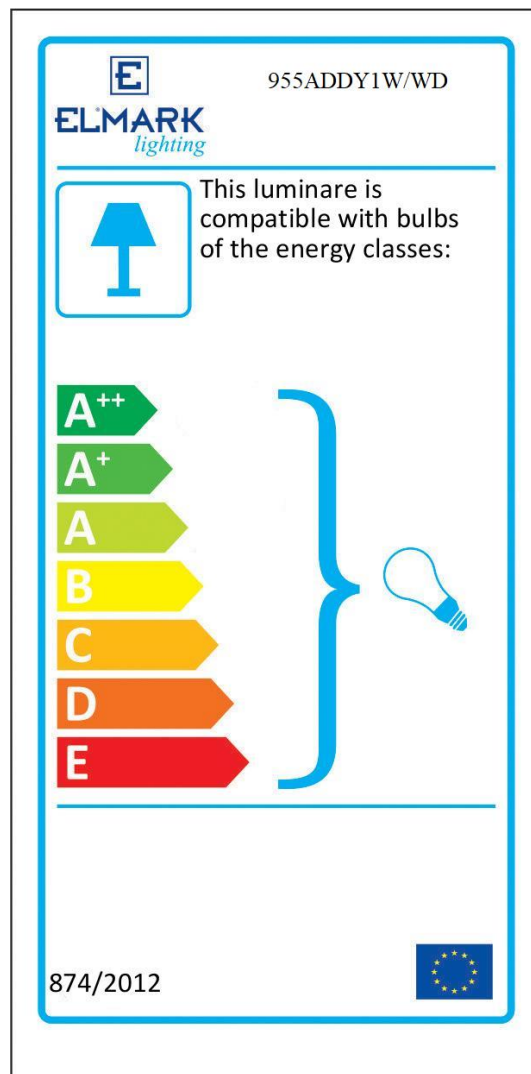

ELMARK[®]

The Brand of Electricity

ADDY WOOD SERIES

Technical data:

- Nominal voltage: 230V/ 50-60Hz
- Lamps: Not Included max 40W on lamp holder
- Lamp holder: E14
- Colour: Satin nickel+ Wood painting+ Amber glass
- Material: Metal and glass
- Protection against electric shock: I
- Surface requirements: Class F
- Protection against dust and moisture: IP20

Features:

- Safe, low-voltage function
- Unique appearance suitable for modern furnishing
- Low energy consumption
- Instant lighting with maximum luminous flux
- Environmentally Friendly – does not emit Mercury and Lead (by RoHS Directive)
- No ultraviolet and infrared rays

Area of application:

- General illumination
- Domestic application
- Trade facilities
- Shops
- Art galleries

TECHNICAL SPECIFICATION

DECOR LUX

ELMARK[®]

The Brand of Electricity

Variants and Dimensions:

Description	Colour	Lamp holder	Size (mm)			Packing/ Box (mm)	Catalogue number
			Width/ Diameter	Length	Height		
Spot	satin nickel+ wood painting+ amber	1XE14	80	150	150	1/8	955ADDY1W/WD
Spot		2XE14		280	165	1/8	955ADDY2/WD
Spot		3XE14	250		165	1/6	955ADDY3/WD
Spot		4XE14		700	165	1/4	955ADDY4/WD